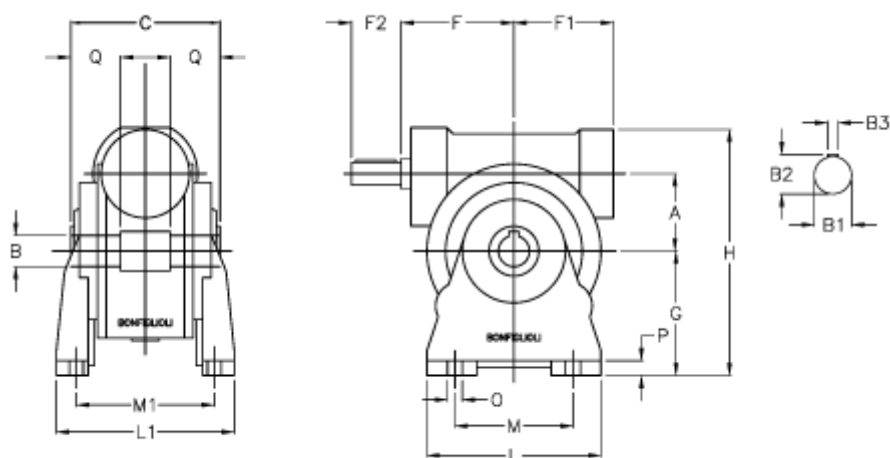

Article number: 3901044007200

Description: Worm gear with solid input shaft  
VF 44A-7-HS

## Measures

a	= 44.6	F1 = 54	P = 10
B	= 18	g = 72	Q = 24.5
B1 E7	= 11	H = 143	
B2	= 12.5	L = 90	
B3 H9	= 4	L1 = 98	
C	= 64	m = 52	
Description = VF 44A-xx-HS	M1 = 81.0		
F	= 54.0	O = 8.5	